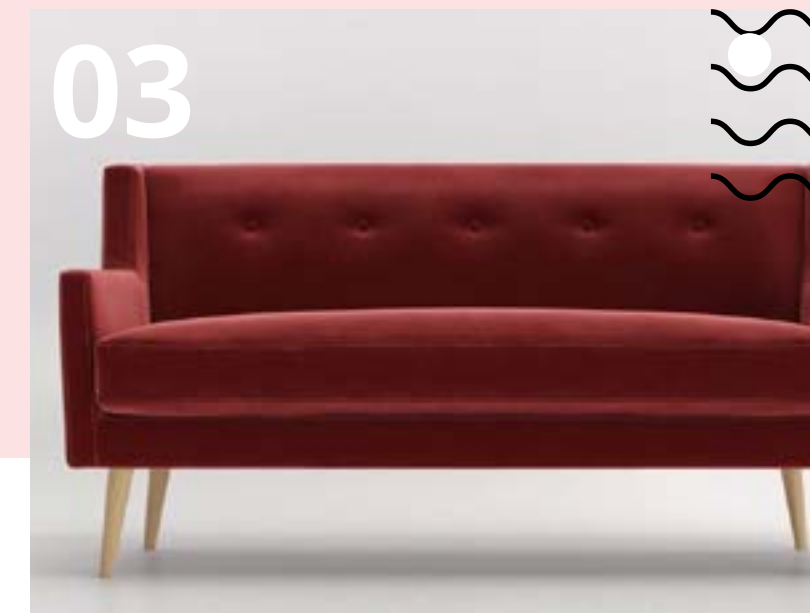

An eye - catching design.

Angled arms create harmony with simply fixed, buttoned back. Soft foam seat with wadding will give you a comfort after long day. This slim beauty will fit to any tight space.

SET HYMIR:
armchair
H: 80 cm D: 77 cm W: 72 cm

sofas
H: 80 cm D: 77 cm W: 122 / 157 cm

Armchair Tove

Simple, design with welcoming character.

Curved arms and fixed back is just what you are looking for. A thick foam filled seat cushion will give you a gravity but also will provide enough support and will help you enjoy your quiet time.