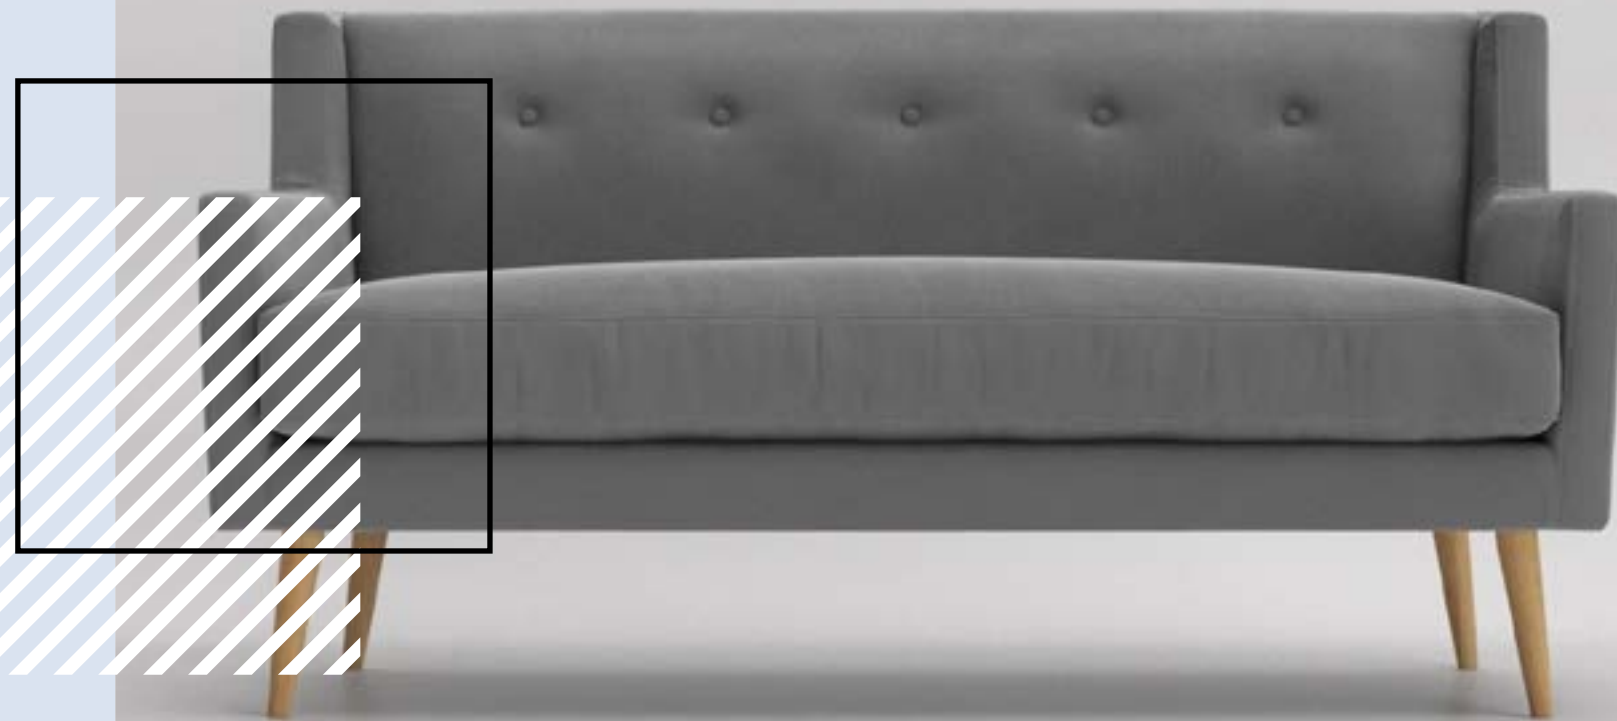

An eye - catching design.

Angled arms create harmony with simply fixed, buttoned back. Soft foam seat with wadding will give you a comfort after long day. This slim beauty will fit to any tight space.

SET HYMIR:
armchair
H: 80 cm D: 77 cm W: 72 cm

sofas
H: 80 cm D: 77 cm W: 122 / 157 cm

Armchair Tove

Simple, design with welcoming character.

Curved arms and fixed back is just what you are looking for. A thick foam filled seat cushion will give you a gravity but also will provide enough support and will help you enjoy your quiet time.

corner
H: 81 cm D: 87-157 cm W: 260 cm

footstool
H: 41 cm D: 65 cm W: 50

**Perfect, sleek style
perfectly combine
comfort and modern
style.**

Sofa with one seat and two back cushions
generously filled with softloose fibre in the back
cushion for you to sink in and foam- filled seat
to keep you comfortable.