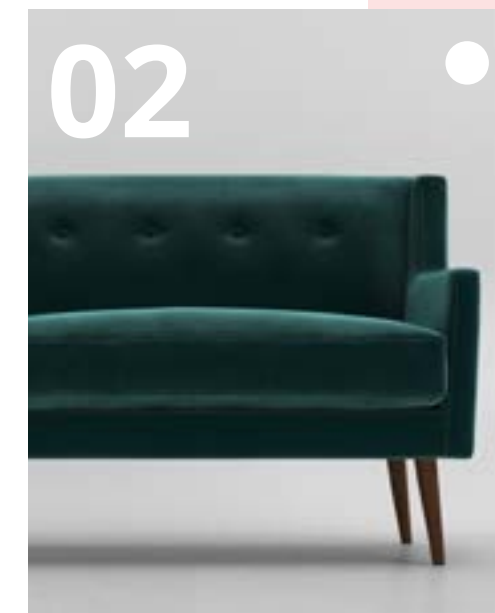

An eye - catching design.

Angled arms create harmony with simply fixed, buttoned back. Soft foam seat with wadding will give you a comfort after long day. This slim beauty will fit to any tight space.

SET HYMIR:
armchair
H: 80 cm D: 77 cm W: 72 cm

sofas
H: 80 cm D: 77 cm W: 122 / 157 cm

Armchair Tove

Simple, design with welcoming character.

Curved arms and fixed back is just what you are looking for. A thick foam filled seat cushion will give you a gravity but also will provide enough support and will help you enjoy your quiet time.